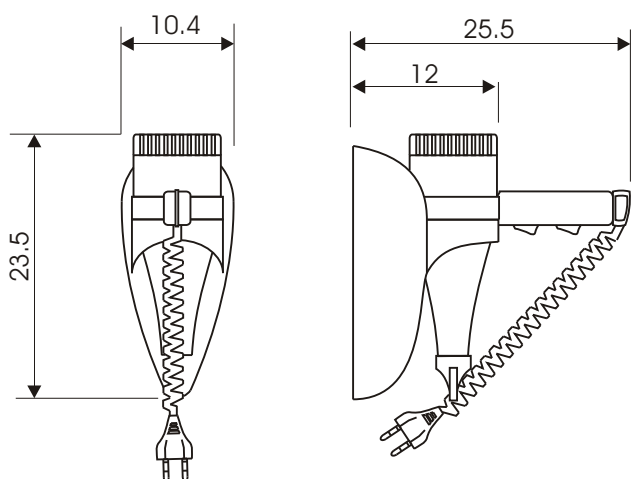

Cod. 190

Wall mounted hair dryer

- Professional Motor
- On / Off security switch
- Slide switch:  
2 speeds  
3 temperatures
- Supplied with alimentation cable

## Dimensions

Measure unit: cm

## Technical Sheet

Functioning	On/Off pushing switch
Material	UV resistant ABS Nylon Uninflammable
Temperatures	3
Speeds	2
Voltage	220/240 V
Frequency	50/60 Hz
Power	1.400 W
Air Flow	96 m <sup>3</sup> /h
Noise level	60 dB
Liquid protection degree	IPX0
Electric protection degree	Class II
Wall installation	By furnished plug or Direct on the wall
Quality Mark	 
190; 190 D; 190 RBD 190 D/1600; 190 RBD/1600	
190 I; 190 IRB 190 I/1600; 190 IRB/1600	